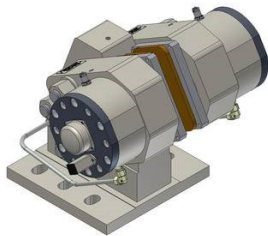

Transmission solutions for heavy industry

- Maintenance
- Replacement
- Engineering
- Applications

Solutions for all types of industrial cranes

New Build • Service • Repair

ELDRO®
excl. authorized
EMG workplace

Safety brake

Distributor SHB drum
and discbrakes at the BeNeLux

Crane wheel Cable sheave

Brake pads

Brake shoes

Hookblocks

BIMAT

EMG